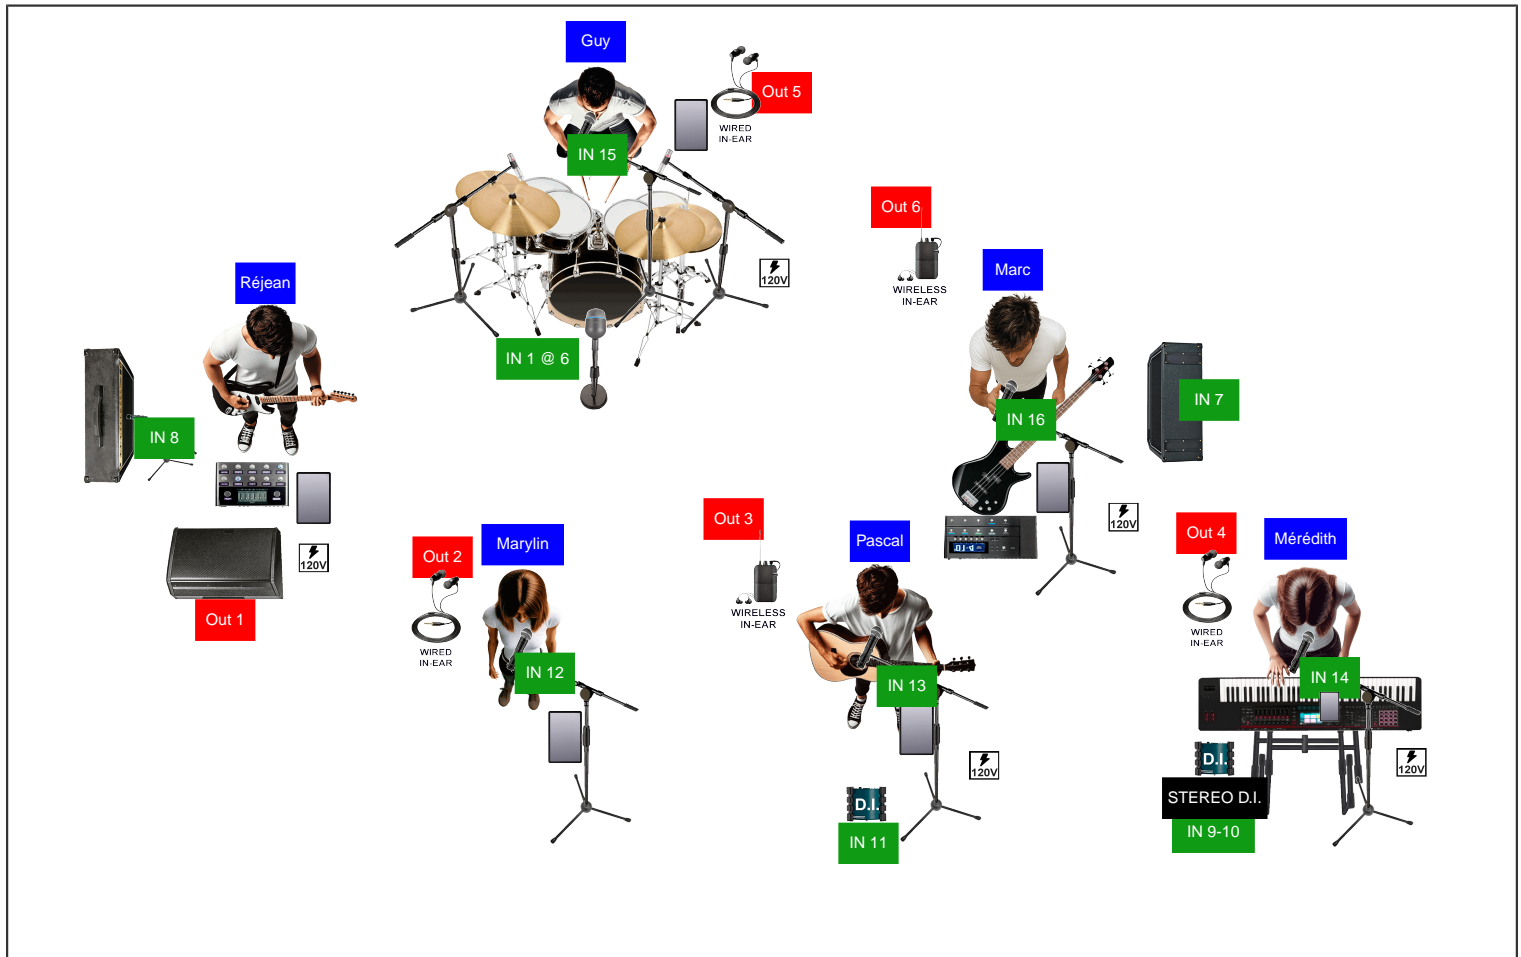

Les Vieux Copains 2026

INPUTS:

1	Kick (mic drum)	7	Basse (XLR)	13	Vox Pascal (sEv7) ok
2	Snare (mic drum)	8	ELEK (sm57)	14	Vox Méré (sEv7) ok
3	Tom (mic drum)	9	Piano L (DI)	15	Vox Guy (sm58)
4	Floor (mic drum)	10	Piano R (DI)	16	Vox Marc (sm58)
5	OH L (mic drum)	11	AKS (DI)		
6	OH R (mic drum)	12	Vox Mary (sEv7) ok		